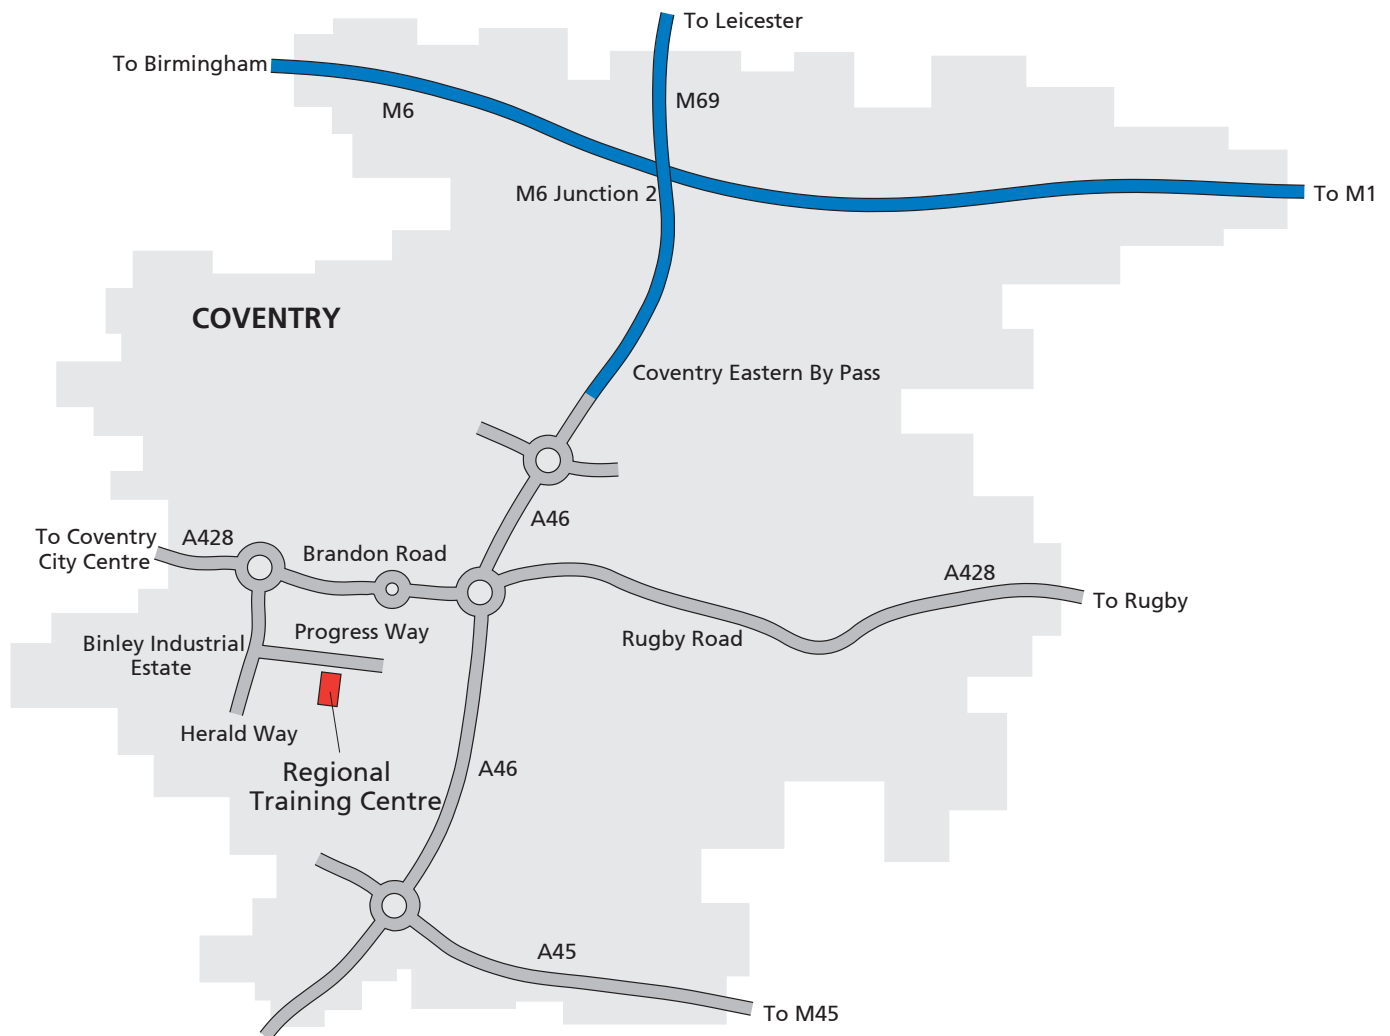

Travelling south on the M69

Continue on to the A46 after the end of the motorway (watch for TGI Friday restaurant on the right). Take the third exit (right) at the roundabout junction with the A428. Pass the B&Q store on the left and take the first exit (left) at the roundabout (Herald Way). Take the first left onto Progress Way. Leofric Court is located 200m on the right.

Travelling north on the M40

Leave the M40 at Junction 15. Follow the A46 until the junction with the A428 as indicated on the map above.

Travelling on the M6

Leave the M6 at Junction 2. Follow the A46 southbound as indicated on the map above.

Other routes

Best approached by the A46.